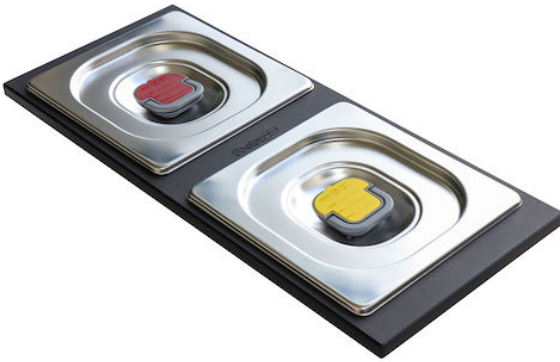

2 Bowls set

Accessories e Complements

Code: 8100 623

DETAILS

Sink accessories

Bowls-holder

Dimensions

42,2x18 cm